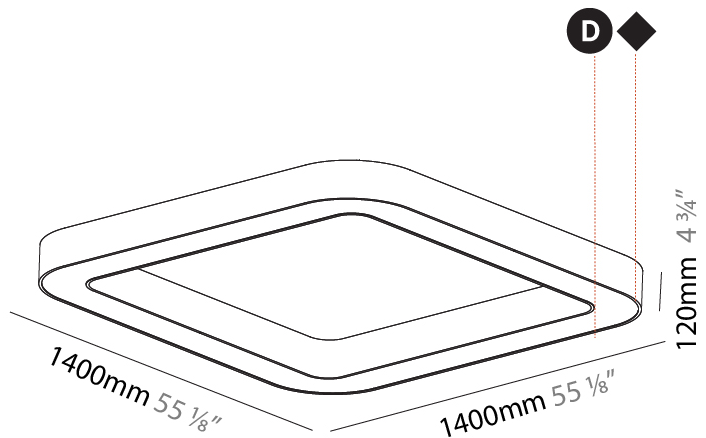

GENERAL

Series: Quantum
Brand: Prolicht
Division: Architectural
Mounting Type: Surface
Mounting Location: Ceiling

PHYSICAL

Length (mm): 1400
Length (in): 55 1/8
Width (mm): 1400
Width (in): 55 1/8
Height (mm): 120
Height (in): 4 3/4
Light Distribution: Direct
Weight (kg): 16.878
Weight (lbs): 37.13
Diffuser: PMMA - Opal or Micro-Prism
Fixture Finish: SSR / BKV / CWI / CRY / HAB / UFT / ITA / RUA / FTG / MYG / LOD / PUS / FRO / FUP / KIA / POP / BLS / SPG / MEY / GOH / GUM / CHC / COM / ABZ / JAG / OBR / MOS / ROR
Fixture Material: Aluminum

ELECTRICAL

Lamp Type: LED (Zhaga Standard)
Input Wattage (W): 80
Total Output Wattage (W): 64 / 51.2 (3500K)
Dimming: Non-Dimming / Phase Dimming (120Vac only) / 0-10V Dimming
Driver Included: Yes
Driver Location: Integrated
Driver Type: Constant Current - 120 / 277Vac
Driver Class: Class 2
Input Voltage (V): 120 - 277
Constant Current (MA): 350 / 800 (3500K)

LED

Color Temperature (°K): 3000 / 3500 / 4000
Max. Delivered Lumen (lm): 7380 / 7644 / 7800
CRI: >80 CRI
Efficiency (%): 65
Lamp Life (hrs): 50000

OPTICAL

RATINGS AND CERTIFICATIONS

Certified By: Certified for North American Standards
IP rating: IP20

PROJECT	_____
TYPE	_____
SPECIFIER	_____
QUANTITY	_____
DATE	_____